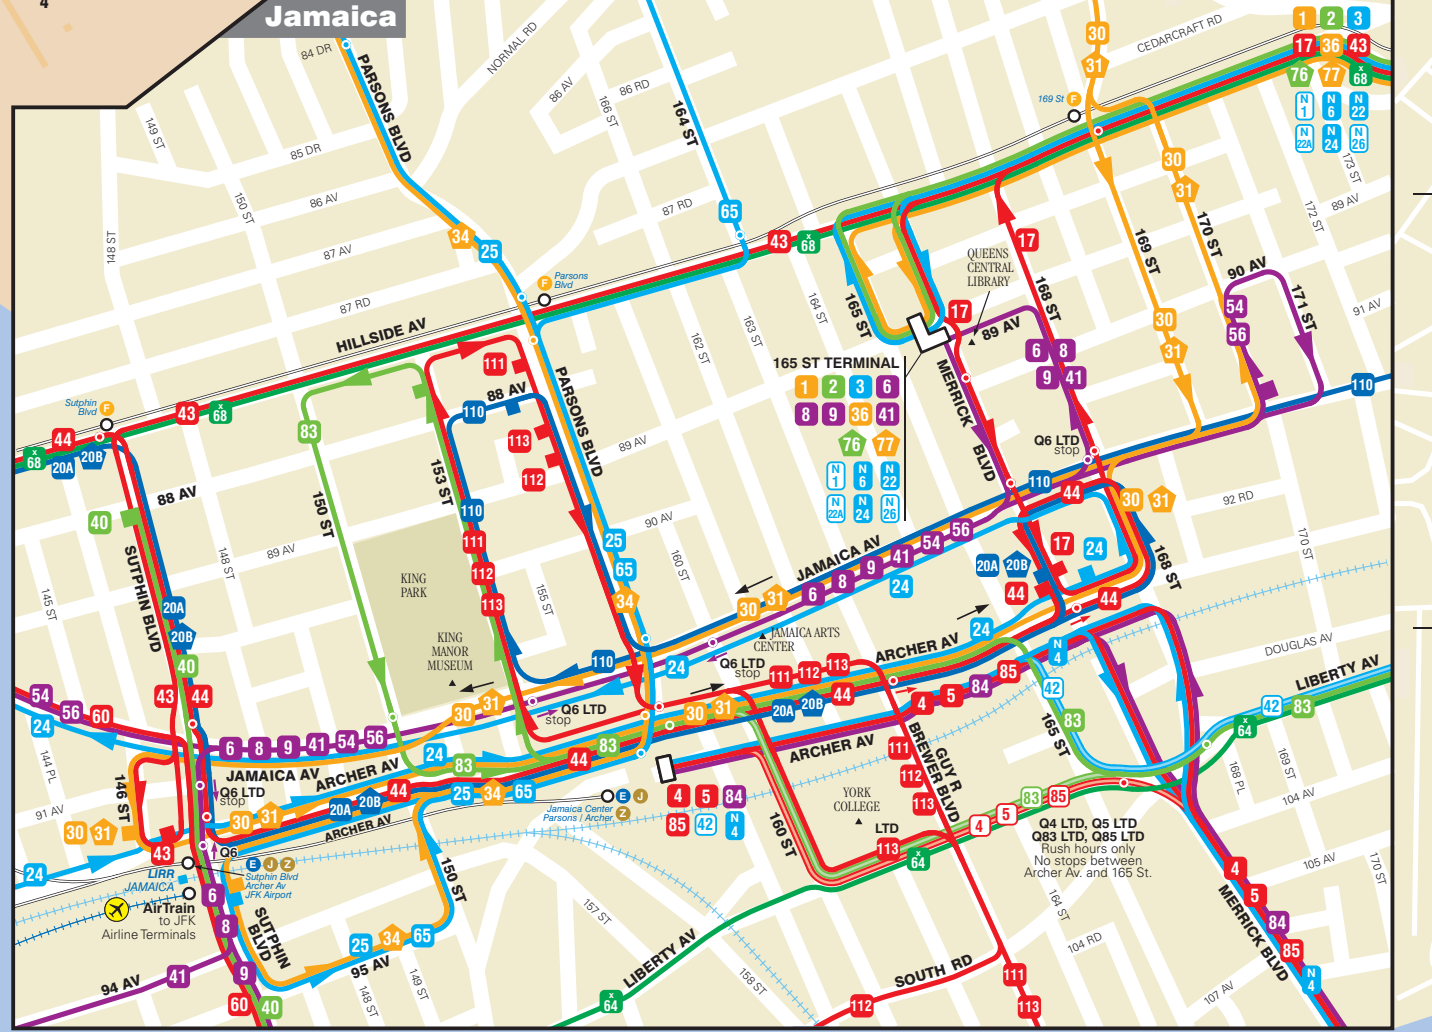

See Flushing Inset

See Jamaica Inset

### The Rockaways

Local Bus Routes (718) 330-1234	Express Bus Routes (718) 330-1234	Long Island Bus (516) 228-0000
1, 2, 3, 4, 5, 6, 7, 8, 9, 10, 11, 12	24, 25, 26, 27, 28, 29, 30, 31, 32, 33, 34, 35, 36, 37, 38, 39, 40, 41, 42, 43, 44, 45, 46, 47, 48, 49, 50, 51, 52, 53, 54, 55, 56, 57, 58, 59, 60, 61, 62, 63, 64, 65, 66, 67, 68, 69, 70, 71, 72, 73, 74, 75, 76, 77, 78, 79, 80, 81, 82, 83, 84, 85, 86, 87, 88, 89, 90, 91, 92, 93, 94, 95, 96, 97, 98, 99, 100	101, 102, 103, 104, 105, 106, 107, 108, 109, 110, 111, 112, 113, 114, 115, 116, 117, 118, 119, 120, 121, 122, 123, 124, 125, 126, 127, 128, 129, 130, 131, 132, 133, 134, 135, 136, 137, 138, 139, 140, 141, 142, 143, 144, 145, 146, 147, 148, 149, 150, 151, 152, 153, 154, 155, 156, 157, 158, 159, 160, 161, 162, 163, 164, 165, 166, 167, 168, 169, 170, 171, 172, 173, 174, 175, 176, 177, 178, 179, 180, 181, 182, 183, 184, 185, 186, 187, 188, 189, 190, 191, 192, 193, 194, 195, 196, 197, 198, 199, 200

Midtown via 6th Ave at 3rd Ave  
Midtown via Madison Ave at 5th Ave  
Midtown via Madison Ave at 3rd Ave  
Midtown via Madison Ave at 5th Ave  
Midtown via Madison Ave at 3rd Ave  
Midtown via Madison Ave at 5th Ave

### Legend

- Subway Line
- Subway Station Name
- Hospital
- Point Of Interest
- Commuter Rail Station
- Limited Service
- AirTrain
- JFK Airport Service
- Local Bus Service (Every day 7 a.m. - 10 p.m.; many routes operate longer hours)
- 206 No Saturday and/or Sunday Service
- Select Service Stop
- Limited Service Stop
- Direction of Service (Two-way service has no arrows)
- Full-time Terminal
- Part-time Service
- Part-time Terminal
- Green Bus Service (Dark Green) Premium fare
- Express Route
- Express Section (no stops)